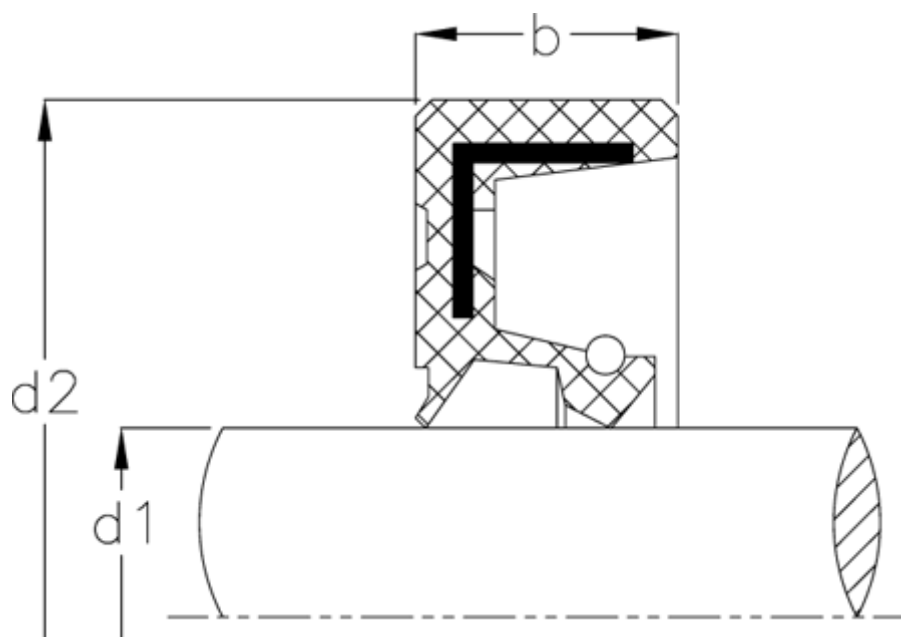

Data Sheet

Article number: 170201500250060000

Description: KLEE Rotary shaft seal WAS 1525/6
NBR nitrile rubber, with seal lip

Measures

b	= 6
d1	= 15
d2	= 25
Material	= NBR